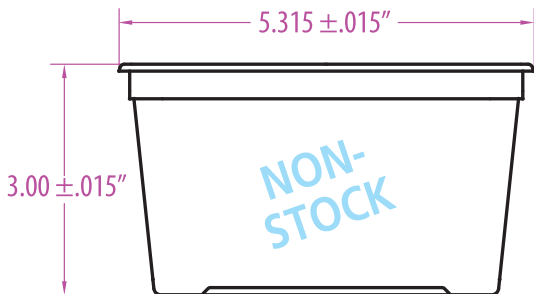

DELI LINE of Containers

Uses Lid Model:

LPF 505 (Flat)

ES 50526
24 oz. Model

26.8 FL. OZ. w/ LPF 505

5-5/16" WIDE w/ LID

3-1/8" HIGH w/ LID

CLEAR

360 PER CASE

23 LBS. CASE WEIGHT

POLYPROPYLENE

© King Plastics, Inc.