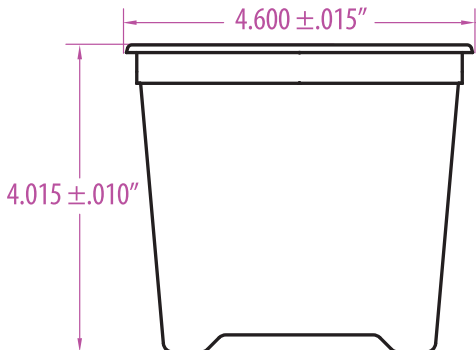

DELI LINE of Containers

Uses Lid Models:

LPF 410 (Flat)

LPR 410-S (Recessed)

LPR 410 TE (Tamper Evident)

PPF 410 (Flat)

ES 41024 **24 oz. Model**

25.2 FL. OZ. w/ LPF 410

4-5/8" WIDE w/ LID

4-1/8" HIGH w/ LID

CLEAR; WHITE

500 PER CASE

34 LBS. CASE WEIGHT

POLYPROPYLENE

PP