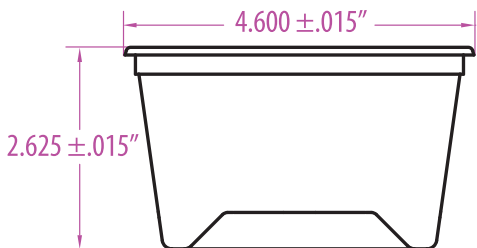

DELI LINE of Containers

Uses Lid Models:

LPF 410 (Flat)

LPR 410-S (Recessed)

LPR 410 TE (Tamper Evident)

PPF 410 (Flat)

ES 41014
14 oz. Model

15.1 FL. OZ. w/ LPF 410

4-5/8" WIDE w/ LID

2-5/8" HIGH w/ LID

CLEAR; WHITE

800 PER CASE

34 LBS. CASE WEIGHT

POLYPROPYLENE